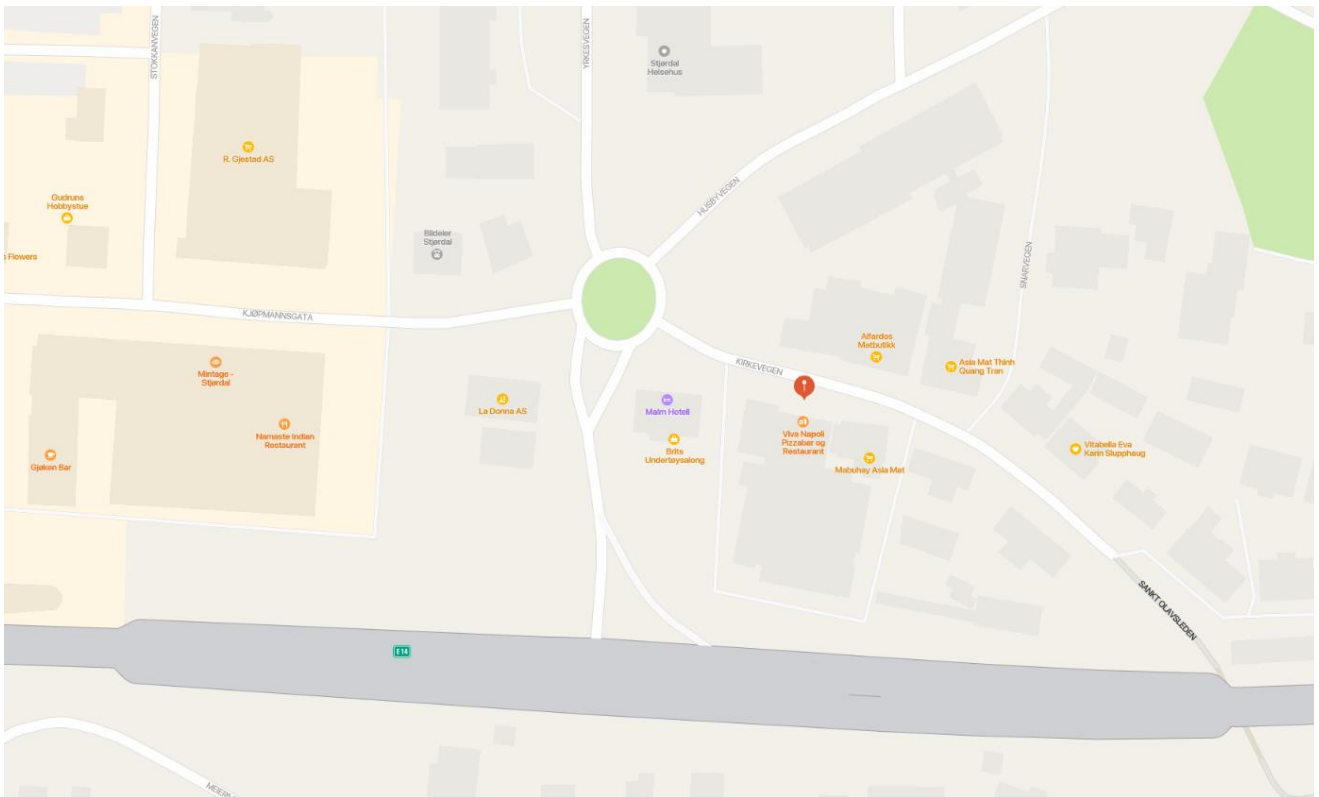

Kart – Veibeskrivelse til Via Napoli Restaurant, Stjørdal