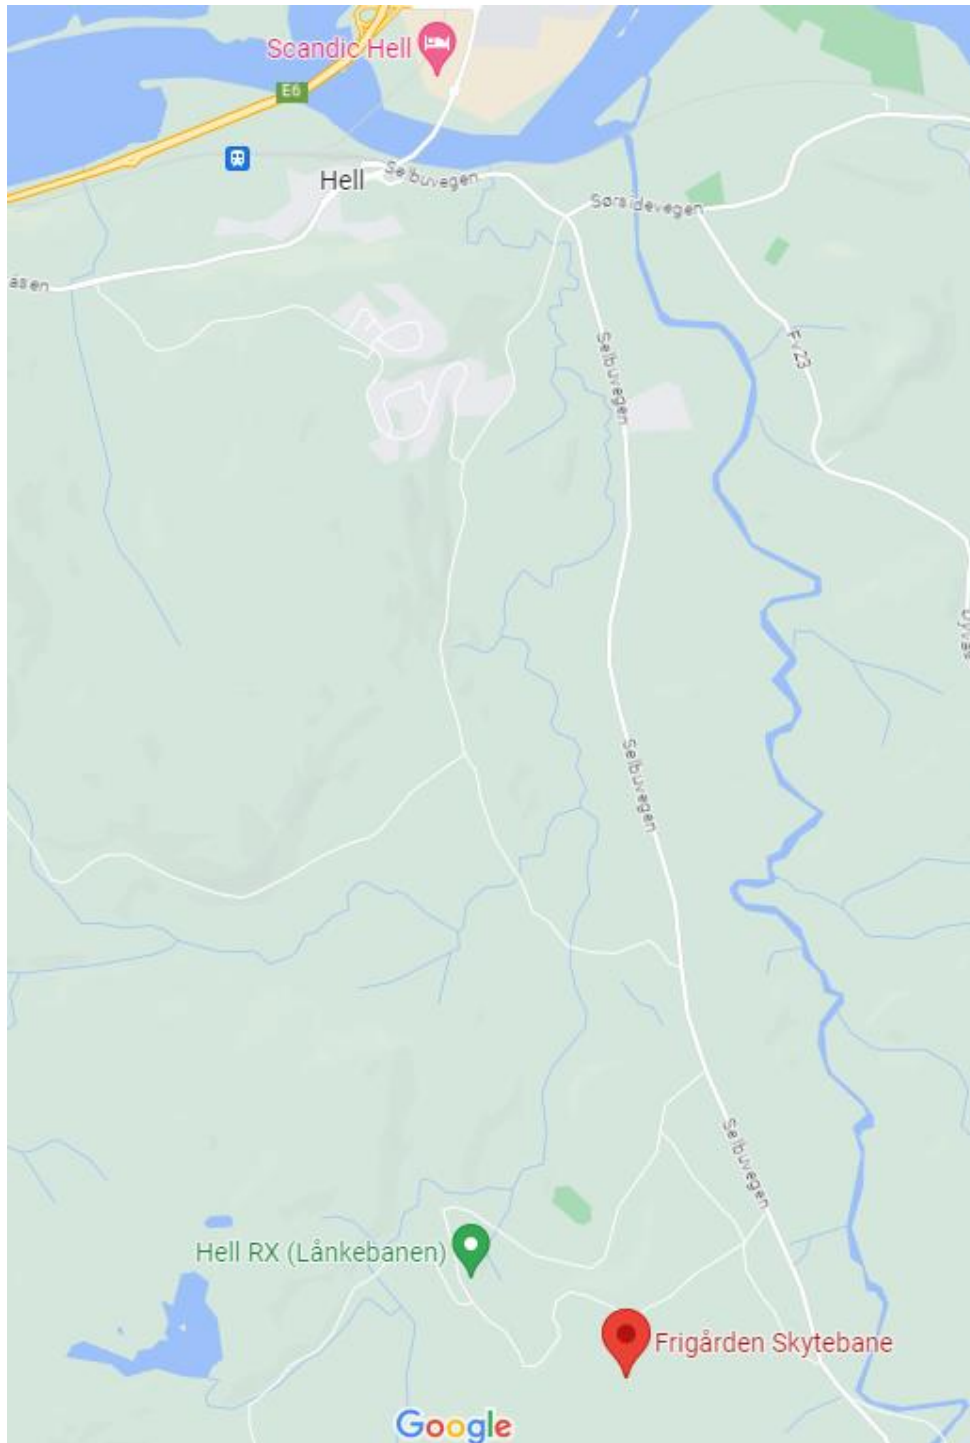

## Kart - Veibeskrivelse til Frigård skytebaner, Hell

Ref. til Google Kart:

<https://www.google.com/maps/place/Frig%C3%A5rden+Skytebane/@63.4279431,10.8930147,12.92z/data=!4m6!3m5!1s0x466d17b7406a1bef:0x4d997b5eb1ce59a5!8m2!3d63.4021142!4d10.9280444!16s%2Fg%2F11hdgg5h20>

**Ref. til Google Kart:**

<https://www.google.com/maps/@63.4021142,10.9280444,15z>